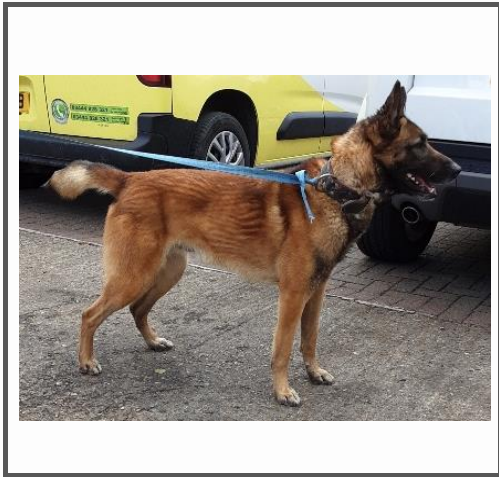

Dog Ref: NHDC 0505210929

Date Collected: 05/05/2021

Time Collected: 10:50

Council Area: North Herts District Council

Location Found: Letchworth

SG6

DialAPest

#### Additional Description Details

Breed: German Shepherd Cross Malinois

Sex: Male

Collar: Yes

ID: No

Microchip Found: Yes

Collection Officers Description of Dog / Distinguishing Marks / Injuries / Special Notes

Large, Black/Tan Adult German Shepherd / Malinois mix