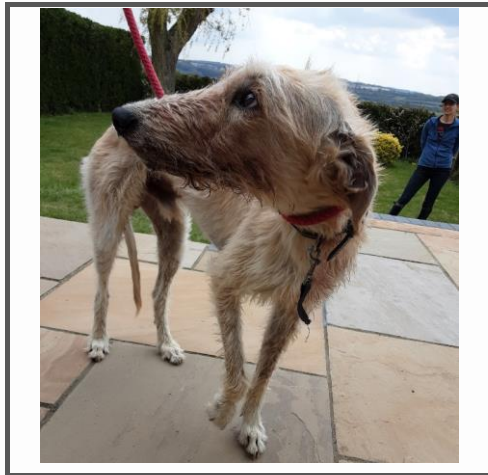

Dog Ref: CBC 0205210952

Date Collected: 02/05/2021

Time Collected: 11:15

Council Area: Central Bedfordshire Council

Location Found: Tilsworth

LU7

Additional Description Details

Breed: Lurcher Sex: Male
Collar: Yes ID: No Microchip Found: Yes

Collection Officers Description of Dog / Distinguishing Marks / Injuries / Special Notes

Medium size, Cream colour, Rough coat

Could This Be Your Dog?

Call: 03444 828 300 Phone lines open: 09:00 - 17:00 Monday - Sunday