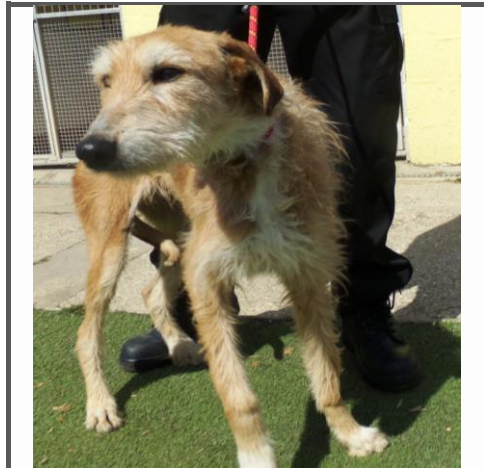

Dog Ref: WDC 1604210836

Date Collected: 16/04/2021

Time Collected: 10:28

Council Area: Buckinghamshire Council - Wycombe

Location Found: Stokenchurch HP14

DialAPest

Additional Description Details

Breed: Lurcher cross

Sex: Female

Collar: No

ID: No

Microchip Found: Yes

Collection Officers Description of Dog / Distinguishing Marks / Injuries / Special Notes

Tan and white

Could This Be Your Dog?

Call: 03444 828 300