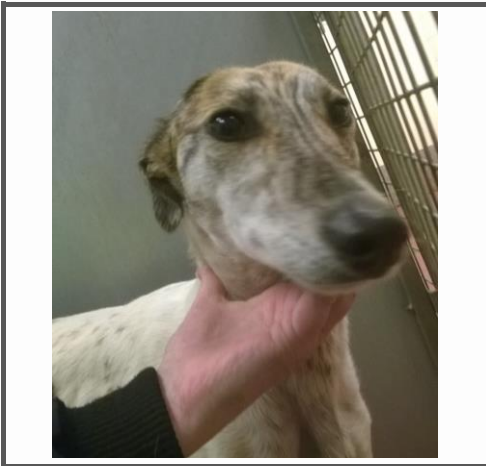

Dog Ref: SADC ICS1046009

Date Collected: 29/04/2021

Time Collected: 23:29

Council Area: St Albans District Council

Location Found: St Albans AL3

DialAPest

#### Additional Description Details

Breed: Lurcher

Sex: Female

Collar: No

ID: No

Microchip Found: No

Collection Officers Description of Dog / Distinguishing Marks / Injuries / Special Notes

Large, white and light brindle