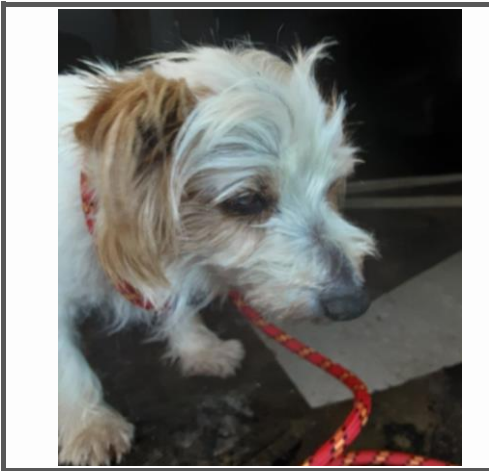

Dog Ref: SBDC 0103211204

Date Collected: 01/03/2021

Time Collected:

Council Area: South Bunckinghamshire

Location Found: South Bucks SL2

DialAPest

Additional Description Details

Breed: Jack Russel

Sex: Female

Collar: No

ID: No

Microchip Found: No

Collection Officers Description of Dog / Distinguishing Marks / Injuries / Special Notes

Mainly white with some tan

Could This Be Your Dog?

Call: 03444 828 300