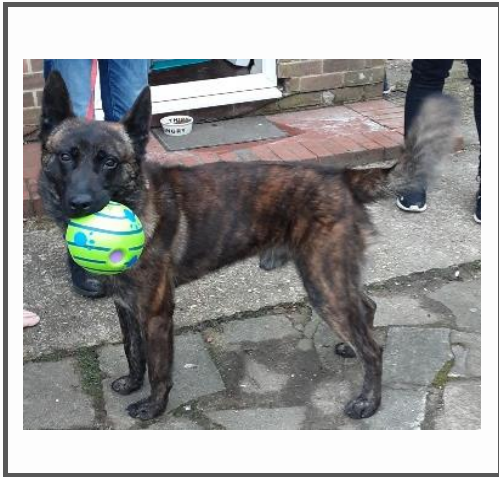

Dog Ref: LBB 2802210957

Date Collected: 28/02/2021

Time Collected: 11:08

Council Area: London Borough Of Bromley

Location Found: Bromley

BR6

DialAPest

Additional Description Details

Breed: Dutch Shepherd

Sex: Male

Collar: Yes

ID: No

Microchip Found: Yes

Collection Officers Description of Dog / Distinguishing Marks / Injuries / Special Notes

medium,Adult,Brown,Black,

Could This Be Your Dog?