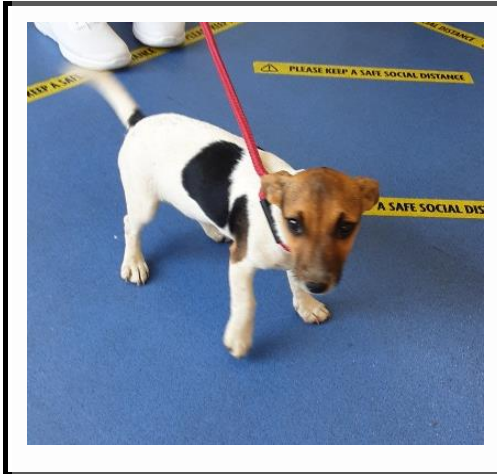

Dog Ref No: CBC SDK 1108201316

Date Collected: 11/08/2020

Time Collected: 16:15

Postcode: SG19

Council Area: Central Bedfordshire Council

Location Collected: Sandy

DialAPest

Additional Description Details

Breed: Jack Russell

Sex: Female

Collar: No

ID: No

Microchip Found: No

Collection Officers Description of Dog / Distinguishing Marks / Injuries / Special Notes

4 mths, tri coloured small

Could This Be Your Dog?