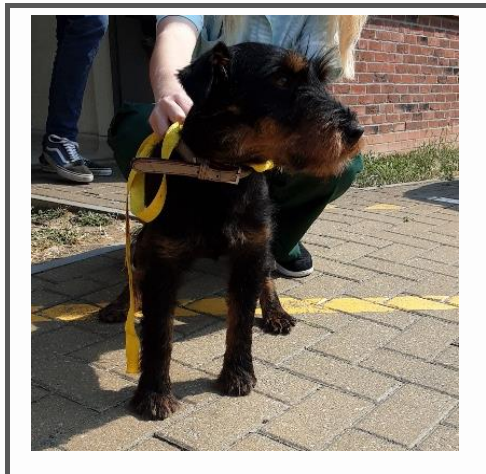

Dog Ref No: CBC SDK 1208201122

Date Collected: 12/08/2020

Time Collected: 14:20

Postcode: SG18

Council Area: Central Bedfordshire Council

Location Collected: Biggleswade

DialAPest

Additional Description Details

Breed: Jagd Terrier

Sex: Male

Collar: Yes

ID: No

Microchip Found: Yes

Collection Officers Description of Dog / Distinguishing Marks / Injuries / Special Notes

Adult male Black/Tan wire haired Jagd Terrier

Could This Be Your Dog?