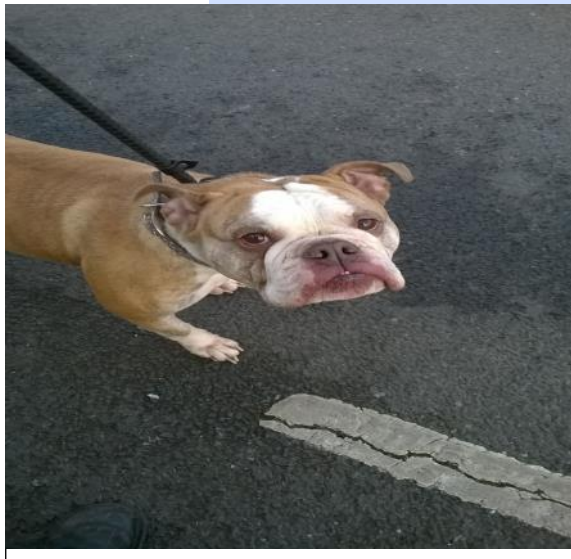

Dog Ref No SDK ICS975376

Date Collected 2018-12-29

Time Collected 14:20

Postcode SG5

Council Area NORTH HERTS

Location Collected MOSS WAY

## Additional Description Details

Breed OLD TYME BULLDOG

Sex FEMALE

Collar YES

ID Present NO

Microchip Found NO

Collection Officers Description of Dog / Distinguishing Marks / Injuries / Special Notes

TAN & WHITE OLD TYME BULLDOG, FEMALE WITH COLLAR