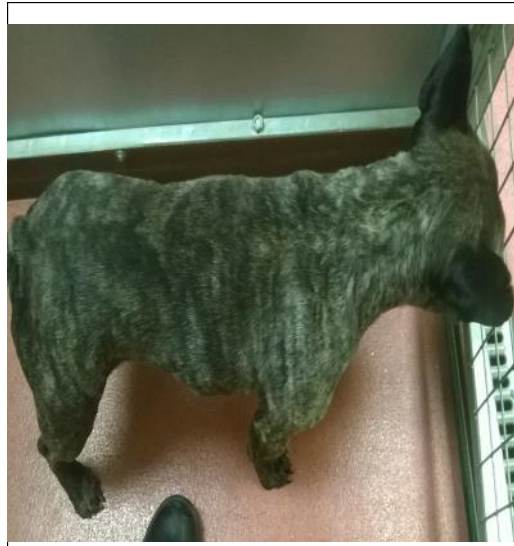

Dog Ref No SDK/ICS972465  
Date Collected 25.11.2018  
Time Collected 00:57  
Postcode W3  
Council Area LONDON BOROUGH OF EALING  
Location Collected Metropolitan Police Acton Police Station

## Additional Description Details

Breed FRENCH BULL DOG Sex MALE  
Collar YES ID Present NO Microchip Found YES

Collection Officers Description of Dog / Distinguishing Marks / Injuries / Special Notes

MALE, ENTIRE, FRENCH BULLDOG, BRINDLE WITH WHITE CHEST, RED HARNESS